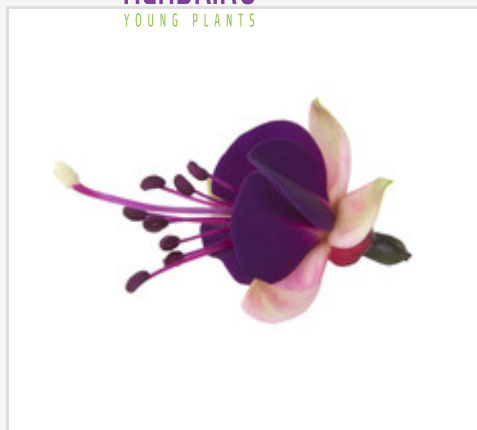

Bella Fuchsia ® Olivia *

title

HENDRIKS
YOUNG PLANTS

date

Bella Fuchsia ® Olivia * is a compact semi-trailing Fuchsia. The deep purple, pink flower is unique.

Category:

- Semi Trailing Fuchsia

Flowering time:

- medium early

Growth:

- very compact growth

Recommended for...:

- Hanging basket up to 23cm
- 10,5cm pot hanging
- 9cm / sixpack