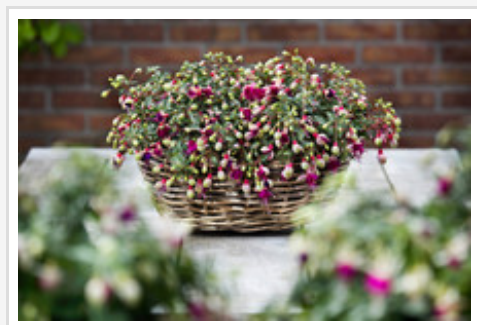

Bella Fuchsia ® Olivia *

title

HENDRIKS
YOUNG PLANTS

date

Bella Fuchsia ® Olivia * is a compact semi-trailing Fuchsia. The deep purple, pink flower is unique.

Category:

- Semi Trailing Fuchsia

Flowering time: