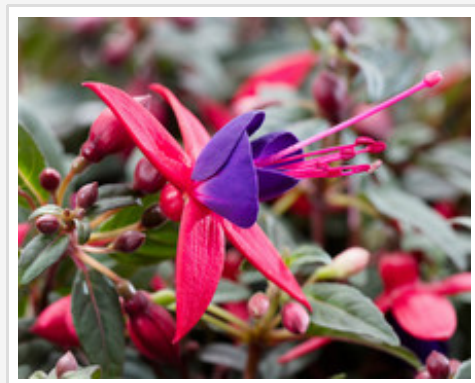

Bella Fuchsia ® Sacha *

title

HENDRIKS
YOUNG PLANTS

date

Bella Fuchsia ® Sacha * is a compact growing bush Fuchsia. The flower colour is deep purple / red. Bella Fuchsia ® Sacha * is more suitable to grow in 10,5 or 12 cm potsizes than Bella Fuchsia ® Vera *. However, Vera is very good to grow in a sixpack.

Category:

- Bush Fuchsia

Flowering time:

- medium early

Growth:

- compact growth

Recommended for...:

- 10,5cm pot standing