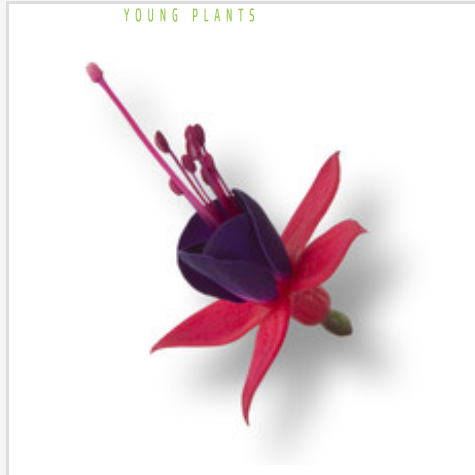

Bella Fuchsia ® Sacha *

title

HENDRIKS
YOUNG PLANTS

date

Bella Fuchsia ® Sacha * is a compact growing bush Fuchsia. The flower colour is deep purple / red. Bella Fuchsia ® Sacha * is more suitable to grow in 10,5 or 12 cm potsizes than Bella Fuchsia ® Vera *. However, Vera is very good to grow in a sixpack.

Category:

- Bush Fuchsia

Flowering time:

- medium early

Growth:

- compact growth

Recommended for...:

- 10,5cm pot standing