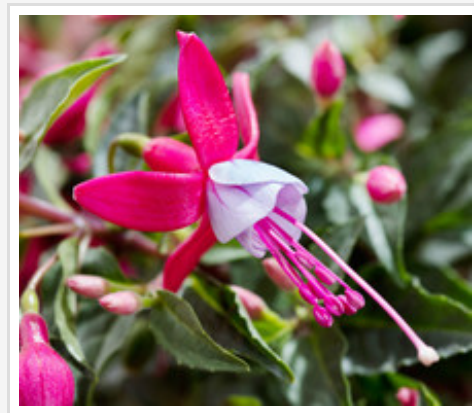

Bella Fuchsia ® Nikita *

title

HENDRIKS
YOUNG PLANTS

date

Bella Fuchsia ® Nikita * is a solid, compact bush Fuchsia. The blooms of these varieties have outward and upward facing flowers, meaning no more hidden blooms. The flower of Bella Fuchsia ® Nikita * is similar with the flower of Mieke Meursing, but the growth- and flowering characteristics of Bella Fuchsia ® Nikita * are better.

Category:

Flowering time:

- early

Growth:

- compact growth

Recommended for...:

- 10,5cm pot standing

- 9cm / sixpack