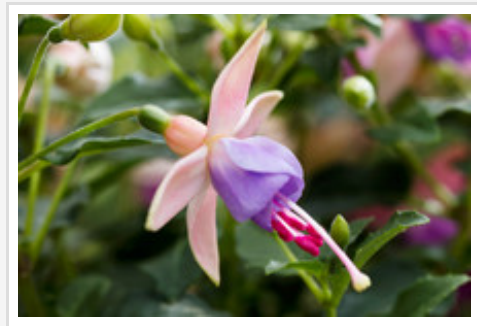

# Bella Fuchsia ® Miranda \*

title

date

Bella Fuchsia ® Miranda \* is a solid, compact bush Fuchsia. The light pink / lila flower colour is new in the range of Bella Fuchsia ® varieties. We strongly recommend this variety.

Category:

- Bush Fuchsia

Flowering time:

- early

Growth:

- compact growth

Recommended for...:

- 10,5cm pot standing